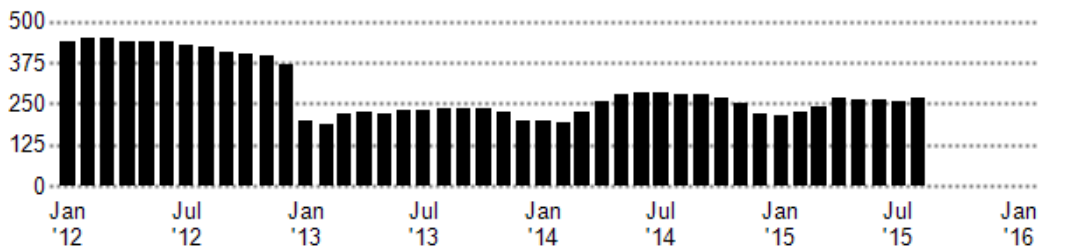

Median Listing Price vs. Listing Volume

This chart compares the listing price and listing volume for homes in an area. Listing prices often follow listing volume, with a time lag, because supply can drive price movements.

Data Source: On- and off-market listings sources

Update Frequency: Monthly

■ Median List Price
■ Listing Volume

Median List Price

Listing Volume

Price Range of Homes Sold

This chart shows the distribution of homes reported sold in the past six months within different price ranges in the area of your search. The amount shown for the subject property is sold data where available, or the property's estimated value when sales data are unavailable (such as a non-disclosure state) or provided in range format.