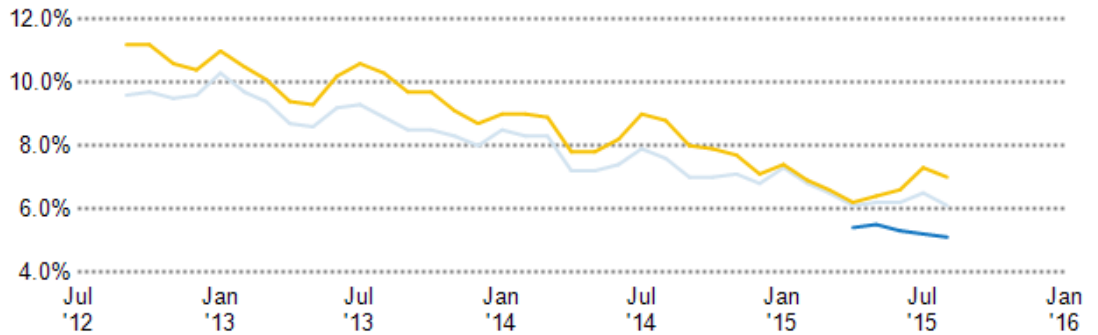

Neighborhood: Economic Stats and Charts

	Canyon Lake	Riverside County	California	United States
Income Per Capita	$34,650	$23,863	$29,551	$28,051
Median Household Income	$74,133	$57,096	$61,400	$53,046
Unemployment Rate	–	7%	6.1%	5.1%
Unemployment Number	–	71.8K	1.17M	–
Employment Number	–	952K	17.9M	–
Labor Force Number	–	1.02M	19.1M	–

Unemployment Rate

This chart shows the unemployment trend in the area of your search. The unemployment rate is an important driver behind the housing market.

Data Source: Bureau of Labor Statistics

Update Frequency: Monthly

- Riverside County
- California
- United States