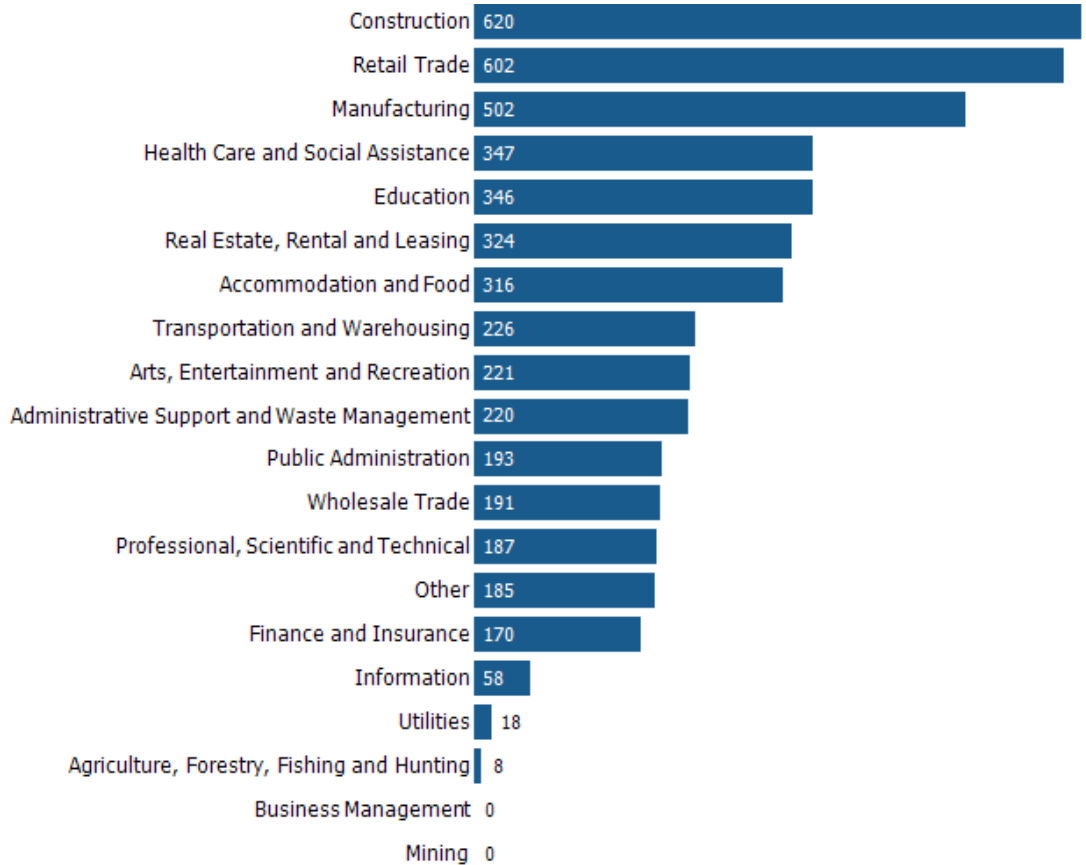

- Riverside County
- California
- United States

Occupational Categories

This chart shows categories of employment within an area.

Data Source: U.S. Census

Update Frequency: Annually

- Canyon Lake

Neighborhood: Quality of Life Stats and Charts